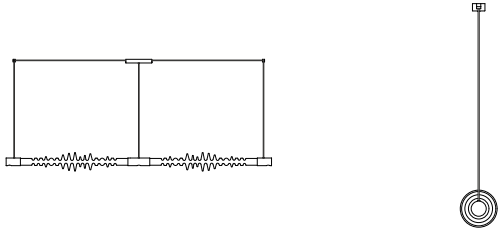

# Filamento Suspension Double

Mayice Studio, 2026

<b>Typology</b>	Suspension
<b>Materials</b>	Borosilicate Glass Diffuser, Aluminium Body
<b>Dimensions</b>	ø 180 x 2550mm
<b>Cable Length</b>	4500mm
<b>Mains Voltage</b>	220V AC
<b>Light Source</b>	7 x GU10 MR11 3W Maximum Bulbs Not Included

---

**Item Code**

A09-S81-D10A

A09-S81-D20A

A09-S81-D30A

**Description**

More & More Glass

Less & Less Glass

# Filamento Suspension Horizontal

Mayce Studio, 2026

<b>Typology</b>	Suspension
<b>Materials</b>	Borosilicate Glass Diffuser, Aluminium Body
<b>Dimensions</b>	ø 180 x 1307mm
<b>Cable Length</b>	4000mm
<b>Mains Voltage</b>	220V AC
<b>Light Source</b>	4 x GU10 MR11 3W Maximum Bulbs Not Included

---

Item Code	Description	Height
A09-S81-V10A	41cm Length, More Glass	410mm
A09-S81-V20A	41cm Length, Less Glass	410mm
A09-S81-V30A	79cm Length	790mm
A09-S81-V40A	104cm Length	1040mm