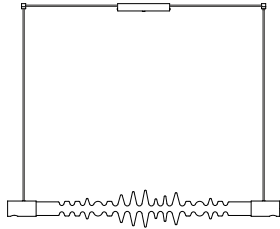

Filamento Suspension Horizontal

Mayce Studio, 2026

Typology	Suspension
Materials	Borosilicate Glass Diffuser, Aluminium Body
Dimensions	ø 180 x 1307mm
Cable Length	4000mm
Mains Voltage	220V AC
Light Source	4 x GU10 MR11 3W Maximum Bulbs Not Included

Item Code

A09-S81-H10A

A09-S81-H20A

Description

More Glass

Less Glass