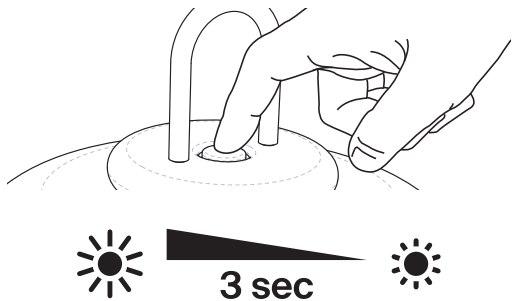

08

09

10

11

7.5 hours

15 hours

astep[®]

Vermundsgade 40B ST
2100 Copenhagen Ø
Denmark