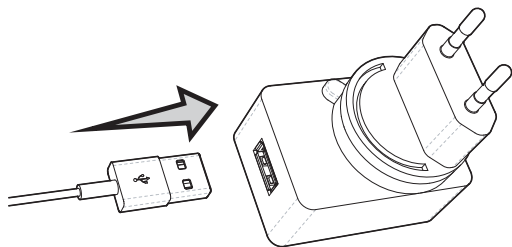

05

06

07

100-240V
50-60Hz

08